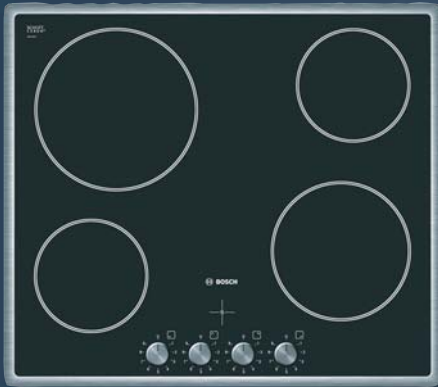

Bosch 60cm ceramic cook top  
PKE645V14E

- Stainless steel frame
- 4 quick-thermal cooking zones
- 9 stage power setting
- Residual heat indicators
- 6.6kW total connected load

Bosch 60cm oven HBA11B150A

- 53 litre capacity
- Double glazed door
- 4 Heating methods
  - Defrost
  - Hot Air
  - Hot Air Grilling
  - Full width variable grill

Robinhood Rangehood RWC3CH9SS

- 90cm S/S Rangehood Halogen Lighting
- 3 Speed
- 650m<sup>3</sup> of draw